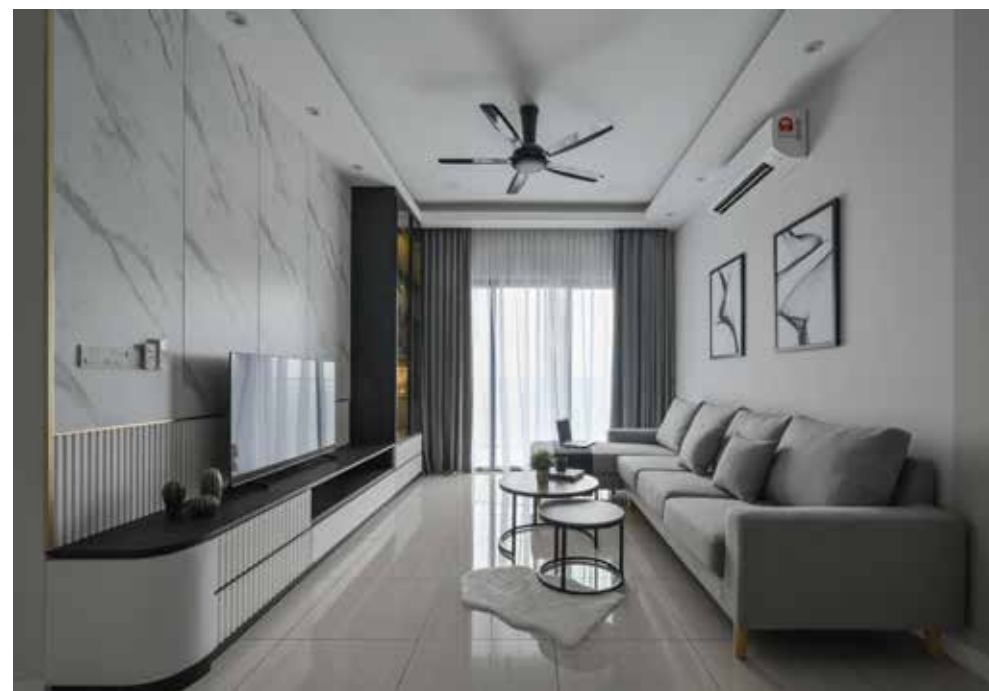

INTERIOR TRENDS

PRISTINE PREVALANCE

Carrying a clean and classy aesthetic, this condominium is decorated with a refreshing bright palette that is youthful yet refined.

THIS PROJECT

NAME OF DESIGNERS | WAD DESIGN
DESIGNATION | INTERIOR DESIGNER
PROJECT TYPE | CONDOMINIUM
PROJECT CATEGORY | RESIDENTIAL
PROJECT LOCATION | PUCHONG
SITE AREA | 1,561 SQ FT